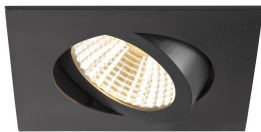

## Specifications SLV New Tria 68 Spot Aluminium Black Square 8.3W 750lm 38D - 930 Warm White | Cutout 68mm - Best Colour Rendering - Dimmable

[View Product](#)

### Technical Information

Technology	LED Integrated
Voltage (V)	220-240
Dimmable	Dimmable
Colour Code	930 Warm White
Colour temperature (Kelvin)	3000 Warm White
Colour Rendering (Ra)	90-99
Colour of Light	White
Light colour options	Single Color
Luminous Efficacy (lm/W)	90.4
Beam Angle (degree)	38
Product Type Category	LED spotlight

### Fixture Information

Mounting Method	Recessed
Cut out (mm)	68
Optical Cover	Other
IP-rating	IP20
Operating Temperature	-20 to +35
Housing	Aluminium
Colour of the Fixture	Black
Emergency Lighting	No Emergency Unit
Tiltable	No
Fixture Connection	PI [Push-in connector 3-pole]
Series	New Tria