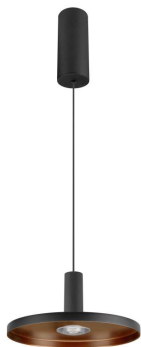

Specifications SLV Lulu Aluminium Black 9.5W 700lm - 927-930 CCT | Best Colour Rendering - Dimmable

[View Product](#)

General Information

SKU	260636
EAN	4024163321877
Brand	SLV
Manufacturer Name	LALU® pendel LED base PLATE 22 FASE 2700/3000K 40° zwart
Any Lamp all-in warranty	5 Years
Average Lifetime (h)	50000

Technical Information

Technology	LED Integrated
Voltage (V)	220-240
Dimmable	Dimmable
Colour Code	927 Extra Warm White, 930 Warm White
Colour temperature (Kelvin)	2700 Extra Warm White, 3000 Warm White
Colour Rendering (Ra)	90-99
Colour of Light	White
Light colour options	CCT
Beam Angle (degree)	40

Luminous Efficacy (lm/W)	74
Tiltable	No
Mounting Method	Pendant
Emergency Lighting	No Emergency Unit
Product Type Category	LED Decorative Lighting

Fixture Information

IP-rating	IP20
Impact Protection (IK)	IK03 - 0.35 joule
Colour of the Fixture	Black
Housing	Aluminium
Series	LALU