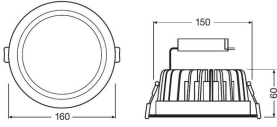

Specifications Ledvance LED Downlight 25W 4000K 2340lm Ø200mm | DALI Dimmable

[View Product](#)

General Information

SKU	230581
EAN	4058075042056
Brand	Ledvance
Manufacturer Name	DL LED DALI 25W/4000K 230V IP20
Any Lamp all-in warranty	5 Years
Average Lifetime (h)	50000

Technical Information

Emergency Lighting	No Emergency Unit
Tiltable	No
Technology	LED Integrated
Voltage (V)	220-240
Dimmable	Dimmable
Colour Code	840 Cool White
Colour temperature (Kelvin)	4000 Cool White
Colour Rendering (Ra)	80-89
Colour of Light	White
Light colour options	Single Color
Beam Angle (degree)	100
Luminous Efficacy (lm/W)	93.6