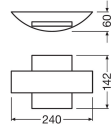

[View Product](#)

General Information

SKU	232751
EAN	4058075074996
Brand	Ledvance
Manufacturer Name	OUTDOOR FACADE BELT SQ 11W/3000K GY IP54
Any Lamp all-in warranty	3 Years
Average Lifetime (h)	30000

Technical Information

Technology	LED Integrated
Voltage (V)	220-240
Dimmable	Not Dimmable
Colour Code	830 Warm White
Colour temperature (Kelvin)	3000 Warm White
Colour Rendering (Ra)	80-89
Colour of Light	White
Light colour options	Single Color
Beam Angle (degree)	340
Luminous Efficacy (lm/W)	35
Tiltable	No
Mounting Method	Wall mounted