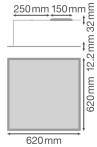

Specifications Ledvance LED Panel
 Performance Opale 36W 4320lm - 830
 Warm White | 62.5x62.5cm - IP54

[View Product](#)

General Information

SKU	234235
EAN	4058075149526
Brand	Ledvance
Manufacturer Name	PANEL 625 36W/3000K OP IP54
Average Lifetime (h)	60000
Series	PANEL 625 IP54

Technical Information

Technology	LED Integrated
Voltage (V)	220-240
Dimmable	Not Dimmable
Colour Code	830 Warm White
Colour temperature (Kelvin)	3000 Warm White
Colour Rendering (Ra)	80-89
Colour of Light	White
Light colour options	Single Color
Including bulb	Yes
Luminous Efficacy (lm/W)	120
IP-rating	IP54
Impact Protection (IK)	IK03 - 0.35 joule

Emergency Lighting With Emergency Unit

Colour of the Fixture White

Housing Aluminium

Colour of material White

Dimensions

LED panel size 62.5x62.5cm

Length (mm) 620

Width (mm) 620