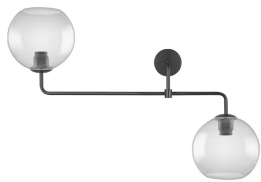

Specifications Ledvance Spot double Vintage 1906 Globe Glass Smoke | E27

[View Product](#)

General Information

SKU	235520
EAN	4058075216822
Brand	Ledvance
Manufacturer Name	1906 GLOBE DOUBLE 800X270X500 G SM
Any Lamp all-in warranty	5 Years

Technical Information

Cap / Base	E27 (Edison screw)
Technology	Fixture with Socket
Voltage (V)	220-240
Dimmable	Not Dimmable
Suitable for	E27
Including bulb	No
Amount of bulbs required	2
Maximum Wattage Rating	40
Tiltable	No
Mounting Method	Ceiling
Product Type Category	Decorative Lighting with Socket

Fixture Information

Fixture Connection Screw terminal

IP-rating IP20

Housing Glass

Colour of material Smoke

Series Vintage 1906

Dimensions

Width (mm) 800

Height (mm) 516

Diameter (mm) 200

Sensor Information

Type of sensor No Sensor

Why Any-lamp?

 Order from the **largest lighting specialist** in Europe  **Customised** quotation

 Up to **7 years warranty**  **Easy** return process