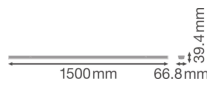

Specifications Ledvance TruSys Performance Rail system 50W 8000lm - 840 Cool White | Narrow Beam Angle - Emergency 3H

[View Product](#)

General Information

SKU	237603
EAN	4058075291232
Brand	Ledvance
Manufacturer Name	TRUSYS PFM 50W/4000K N EM AT 3H

Technical Information

Technology	LED Integrated
Voltage (V)	220-240
Dimmable	Dimmable
Colour of Light	White
Colour Code	840 Cool White
Colour temperature (Kelvin)	4000 Cool White
Colour Rendering (Ra)	80-89
Light colour options	Single Color
Luminous Efficacy (lm/W)	160
Power factor	>0.90
Including bulb	Yes
Product Type Category	LED Trunking

Fixture Information

IP-rating	IP20
Emergency Lighting	With Emergency Unit

Series

Performance

Dimensions

Length (mm)

1500

Width (mm)