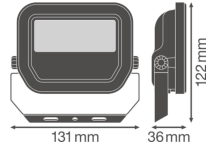

**Specifications Ledvance LED Floodlight GEN 3 Black 10W 1100lm 100D - 830 Warm White | IP65 - Symmetrical**

[View Product](#)

## Fixture Information

Mounting Method	Surface
Fixture Connection	Cable, 3-pole
Optical Cover	Glass
Light Distribution	Symmetrical
IP-rating	IP65
Impact Protection (IK)	IK07 - 2 joules
Operating Temperature	-30 to +50
Colour of the Fixture	Black
Housing	Aluminium
Colour of material	Black
Series	Performance

## Dimensions

Length (mm)	122
Width (mm)	131
Height (mm)	36