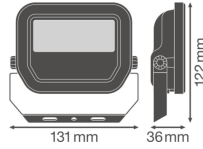

**Specifications Ledvance LED Floodlight  
GEN 3 White 10W 1100lm 100D - 830  
Warm White | IP65 - Symmetrical**

[View Product](#)

## Fixture Information

Mounting Method	Surface
Fixture Connection	Cable, 3-pole
Optical Cover	Glass
Light Distribution	Symmetrical
IP-rating	IP65
Impact Protection (IK)	IK07 - 2 joules
Operating Temperature	-30 to +50
Colour of the Fixture	White
Housing	Aluminium
Colour of material	White
Series	Performance

## Dimensions

Length (mm)	122
Width (mm)	131
Height (mm)	36