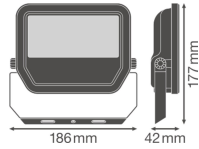

Specifications Ledvance LED Floodlight GEN 3 Black 30W 3300lm 100D - 830 Warm White | IP65 - Symmetrical

[View Product](#)

## Fixture Information

---

Mounting Method	Surface
Fixture Connection	Cable, 3-pole
Optical Cover	Glass
Light Distribution	Symmetrical
IP-rating	IP65
Impact Protection (IK)	IK07 - 2 joules
Operating Temperature	-30 to +50
Colour of the Fixture	Black
Housing	Aluminium
Colour of material	Black
Series	Performance

## Dimensions

---

Length (mm)	177
Width (mm)	186
Height (mm)	42