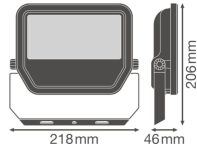

Specifications Ledvance LED Floodlight GEN 3 White 50W 5500lm 100D - 830 Warm White | IP65 - Symmetrical

[View Product](#)

## Technical Information

Technology	LED Integrated
Voltage (V)	220-240
Dimmable	Not Dimmable
Colour Code	830 Warm White
Colour temperature (Kelvin)	3000 Warm White
Colour Rendering (Ra)	80-89
Colour of Light	White
Light colour options	Single Color
Luminous Efficacy (lm/W)	110
Beam Angle (degree)	100
Power factor	>0.90
Product Type Category	LED Floodlight

## Fixture Information

Mounting Method	Surface
Fixture Connection	Cable, 3-pole
Optical Cover	Glass
Light Distribution	Symmetrical
IP-rating	IP65
Impact Protection (IK)	IK07 - 2 joules
Operating Temperature	-30 to +50
Colour of the Fixture	White
Housing	Aluminium
Colour of material	White
Series	Performance

## Dimensions

Length (mm)	206
Width (mm)	218
Height (mm)	46