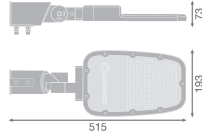

Specifications Ledvance LED Floodlight
 Area Medium Grey 65W 8775lm 160x58D
 - 840 Cool White | IP66 - Symmetrical

[View Product](#)

General Information

SKU	245553
EAN	4058075725218
Brand	Ledvance
Manufacturer Name	SL AREA MD V 65W 740 RV 20ST GY
Any Lamp all-in warranty	5 Years
Average Lifetime (h)	70000

Technical Information

Technology	LED Integrated
Voltage (V)	220-240
Dimmable	Not Dimmable
Colour Code	740 Cool White
Colour temperature (Kelvin)	4000 Cool White
Colour Rendering (Ra)	70-79
Colour of Light	White
Light colour options	Single Color
Luminous Efficacy (lm/W)	135
Beam Angle (degree)	160x58
Power factor	>0.90
Product Type Category	LED Streetlight

Fixture Information

Mounting Method	Side entry
Light Distribution	Symmetrical
IP-rating	IP66
Impact Protection (IK)	IK08 - 5 joules
Operating Temperature	-30 to +50
Colour of the Fixture	Grey
Housing	Aluminium
Colour of material	Grey
Series	RV20ST

Dimensions

Length (mm)	513
Width (mm)	73
Height (mm)	193

Sensor Information

Type of sensor	No Sensor
----------------	-----------

Why Any-lamp?

 Order from the **largest lighting specialist** in Europe  **Customised** quotation