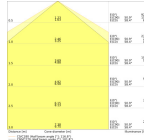

**Specifications Ledvance Dulux-D LED
7W - 830 Warm White | 4-Pin -
Replaces 18W**

[View Product](#)

General Information

SKU	248020
EAN	4058075821972
Brand	Ledvance
Manufacturer Name	DULUX LED D/E HF & AC MAINS V 7W 830 G24Q-2
Full box quantity	10
Any Lamp all-in warranty	3 Years
Energy efficiency class	F
Average Lifetime (h)	30000

Technical Information

Technology	LED
Dimmable	Not Dimmable
Cap / Base	G24q-2 (4-pins)
Number of pins	4
Colour Code	830 Warm White
Colour temperature (Kelvin)	3000 Warm White
Colour Rendering (Ra)	80-89
Colour of Light	White
Light colour options	Single Color
Luminous Efficacy (lm/W)	100