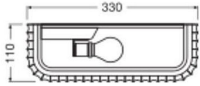

Specifications Ledvance Decor Wall Light Routes White | Suitable for 2x E27

[View Product](#)

General Information

SKU	256519
EAN	4058075841246
Brand	Ledvance
Manufacturer Name	Decor Plaster Routes Wall 330 2XE27 White
Any Lamp all-in warranty	5 Years

Fixture Information

IP-rating	IP20
Impact Protection (IK)	IK03 - 0.35 joule
Operating Temperature	-20 to +40
Colour of the Fixture	White
Housing	Plaster
Series	Decor Plaster

Dimensions

Length (mm)	330
Width (mm)	110
Height (mm)	150