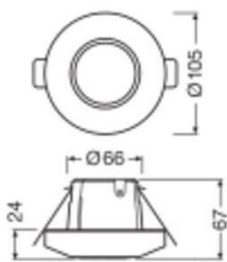

Specifications Ledvance Dali-2 Sensors Light/Presence-40X5 IR Recessed

[View Product](#)

General Information

SKU	250933
EAN	4058075843868
Brand	Ledvance
Manufacturer Name	DALI-2 SENSORS LIGHT/PRESENCE-40X5 INFRARED CEILING INTEGRATION
Full box quantity	24
Any Lamp all-in warranty	5 Years

Technical Information

Voltage (V)	10-22,5
Fixture Connection	Screwless terminal
Mounting Method	Recessed
Product Type Category	Accessory - Sensor

Lamp Information

Series	DALI-2 SENSORS
--------	----------------

Dimensions

Height (mm)	67
Width (mm)	105

Diameter (mm) 105

Sensor Information

Type of sensor Light Sensor

Sensor Reach (m) 40x5

Sensor Detection Angle (degree) 360

Why Any-lamp?