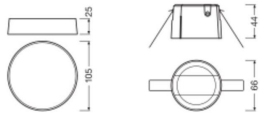

Specifications Ledvance Dali-2 Sensors Surface Mounted Kit

[View Product](#)

General Information

SKU	250940
EAN	4058075843905
Brand	Ledvance
Manufacturer Name	DALI-2 SENSORS CEILING MOUNTING KIT
Full box quantity	48
Any Lamp all-in warranty	5 Years

Technical Information

Voltage (V)	10-22,5
Fixture Connection	Screwless terminal
Mounting Method	Recessed
Product Type Category	Accessory - Sensor

Lamp Information

Series	DALI-2 SENSORS

Dimensions

Height (mm)	44
Diameter (mm)	68