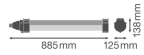

Specifications Ledvance Waterproof Batten Damp Proof Max PC 25W 3500lm - 840 Cool White | 60cm - Replaces 2x18W

[View Product](#)

## Technical Information

Technology	LED Integrated
Voltage (V)	220-240
Dimmable	Not Dimmable
Colour of Light	White
Colour Code	840 Cool White
Colour temperature (Kelvin)	4000 Cool White
Colour Rendering (Ra)	80-89
Light colour options	Single Color
Luminous Efficacy (lm/W)	140
Power factor	>0.70
Length	60cm
Product Type Category	LED Waterproof Batten

## Dimensions

---

Length (mm)	885
Width (mm)	125
Height (mm)	138