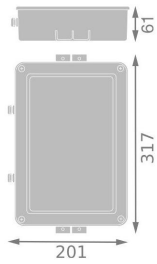

Specifications Ledvance LED Floodlight High Mast Power Supply 500W | Dali Dimmable

[View Product](#)

General Information

SKU	250878
EAN	4099854198724
Brand	Ledvance
Manufacturer Name	FLOODLIGHT HIGH MAST POWER SUPPLY 500W DALI
Full box quantity	4

Technical Information

Voltage (V)	220-240
Product Type Category	Accessory - Floodlight

Lamp Information

Series	FLOODLIGHT HIGH MAST POWER SUPPLY
--------	-----------------------------------

Dimensions

Length (mm)	317
Height (mm)	61
Width (mm)	201