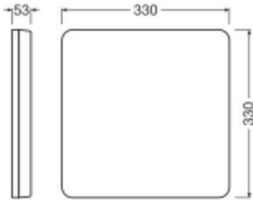

Specifications Ledvance LED Bulkhead Surface Flat Light Sources Square White 16W 2660lm - 830-840 CCT | 300mm - IP20

[View Product](#)

General Information

SKU	250895
EAN	4099854312250
Brand	Ledvance
Manufacturer Name	SURFACE FLAT LIGHT SOURCES 330 SQ 19W 830 840 SF FLAT
Any Lamp all-in warranty	5 Years
Average Lifetime (h)	100000

Technical Information

Technology	LED Integrated
Voltage (V)	30-40
Dimmable	Not Dimmable
Colour Code	830 Warm White, 840 Cool White
Colour temperature (Kelvin)	3000 Warm White, 4000 Cool White
Colour Rendering (Ra)	80-89
Colour of Light	White
Light colour options	CCT
Luminous Efficacy (lm/W)	140
Power factor	>0.90
Product Type Category	LED Bulkhead

Fixture Information

Mounting Method	Surface
IP-rating	IP20
Colour of the Fixture	White
Colour of material	White
Emergency Lighting	No Emergency Unit
Series	SURFACE FLAT LIGHT SOURCES

Dimensions

Length (mm)	330
Width (mm)	330
Height (mm)	53