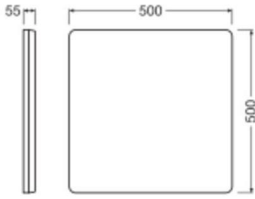

## Specifications Ledvance LED Bulkhead Surface Flat Light Sources Square White 23W 3780lm - 830-840 CCT | 500mm - IP20

[View Product](#)

## Dimensions

Length (mm)	500
Width (mm)	500
Height (mm)	55