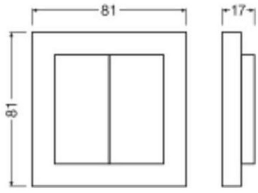

Specifications Ledvance Switch For Lighting Control | Kinetic Direct | White |

[View Product](#)

General Information

SKU	256291
EAN	4099854589799
Brand	Ledvance
Manufacturer Name	SWITCH KINETIC DIRECT 4B WT M ZB
Full box quantity	1
Any Lamp all-in warranty	5 Years

Technical Information

Lighting Control	Zigbee
Operating Temperature	-25 to +65
Colour of material	White
Product Type Category	Accessory - Switchgear Smart

Dimensions

Length (mm)	17
Height (mm)	17
Width (mm)	81

Order from the **largest lighting specialist** in Europe **Customised** quotation

Up to **7 years warranty**

Easy return process