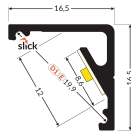

[View Product](#)

General Information

SKU	251769
EAN	5901597258506
Brand	Topmet
Manufacturer Name	Profile CABI12 E slide - 1m - Complete set - Black
Full box quantity	70

Technical Information

Product Type Category	Accessory - LED Strip

Dimensions

Length (mm)	1000

Sensor Information

Type of sensor	No Sensor

Why Any-lamp?

💡 Order from the **largest lighting specialist** in Europe 📄 **Customised** quotation

🏆 Up to **7 years warranty** ↩️ **Easy** return process