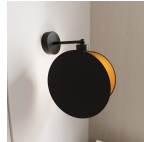

Specifications Emibig Wall Light Motif Steel Black | Suitable for 1x E27 - Max 15W

[View Product](#)

## General Information

SKU	259892
EAN	5901738880788
Brand	Emibig
Manufacturer Name	MOTIF K1 BLACK/GOLD
Any Lamp all-in warranty	5 Years
Application Area	Living Room, Decorative, Hospitality

## Fixture Information

---

IP-rating	IP20
Colour of the Fixture	Black
Housing	Steel
Series	Motif