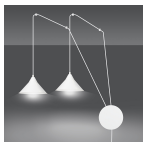

Specifications Emibig Pendant Abramo Steel White | Suitable for 2x E27 - Max 15W

[View Product](#)

General Information

SKU	259375
EAN	5907106006583
Brand	Emibig
Manufacturer Name	ABRAMO 2 WHITE
Any Lamp all-in warranty	5 Years
Application Area	Living Room, Decorative, Hospitality

Fixture Information

IP-rating	IP20
Colour of the Fixture	White
Housing	Steel
Series	Abramo

Dimensions

Length (mm)	4000
Width (mm)	600
Height (mm)	4000
Diameter (mm)	1500

Sensor Information

Type of sensor	No Sensor
----------------	-----------