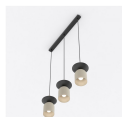

Specifications Emibig Pendant Ego
Steel Brown | Suitable for 3x E14 -
Max 10W

[View Product](#)

General Information

| | |
|--------------------------|--------------------------------------|
| SKU | 259515 |
| EAN | 5907106014823 |
| Brand | Emibig |
| Manufacturer Name | EGO 3 BL MOKKA |
| Any Lamp all-in warranty | 5 Years |
| Application Area | Living Room, Decorative, Hospitality |

Technical Information

| | |
|--------------------------|-------------------------------------|
| Technology | Fixture with Socket |
| Voltage (V) | 220-240 |
| Dimmable | Dimmable when using a Dimmable Bulb |
| Suitable for | E14 |
| Including bulb | No |
| Amount of bulbs required | 3 |
| Maximum Wattage Rating | 10 |
| Tiltable | No |
| Mounting Method | Pendant |
| Emergency Lighting | No Emergency Unit |
| Product Type Category | Decorative Lighting with Socket |

Fixture Information

| | |
|-----------------------|-------|
| IP-rating | IP20 |
| Colour of the Fixture | Brown |
| Housing | Steel |
| Series | Ego |

Dimensions

| | |
|---------------|------|
| Length (mm) | 600 |
| Width (mm) | 110 |
| Height (mm) | 1200 |
| Diameter (mm) | 3200 |