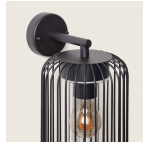

Specifications Bright Choice Wall Light
Dadawa Stainless Steel Black |
Suitable for 1x E27

[View Product](#)

General Information

SKU	255359
EAN	8719157064187
Brand	Bright Choice
Manufacturer Name	Dadawa Outdoor Stainless Steel Wall Light
Any Lamp all-in warranty	3 Years

Technical Information

Technology	Fixture with Socket
Voltage (V)	220-240
Dimmable	Dimmable when using a Dimmable Bulb
Suitable for	E27
Including bulb	No
Amount of bulbs required	1
Maximum Wattage Rating	15
Tiltable	No
Mounting Method	Wall mounted
Emergency Lighting	No Emergency Unit
Product Type Category	Decorative Lighting with Socket

Housing	Stainless Steel
---------	-----------------

Series	Dadawa
--------	--------

Dimensions

Length (mm)	208
-------------	-----

Width (mm)	160
------------	-----

Height (mm)	285
-------------	-----

Sensor Information