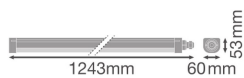

Specifications Multipack 4x Ledvance LED Waterproof Batten 33W 3960lm - 840 Cool White | 120cm

[View Product](#)

General Information

SKU	257362
EAN	8719157069137
Brand	Ledvance
Manufacturer Name	Multipack 4x DP COMP 1200 V 33W 840 IP66 PS LEDV
Any Lamp all-in warranty	5 Years
Average Lifetime (h)	75000

Technical Information

Technology	LED Integrated
Voltage (V)	220-240
Dimmable	Not Dimmable
Colour of Light	White
Colour Code	840 Cool White
Colour temperature (Kelvin)	4000 Cool White
Colour Rendering (Ra)	80-89
Light colour options	Single Color
Luminous Efficacy (lm/W)	123
Power factor	>0.90
Including bulb	Yes
Length	120cm

Product Type Category

LED Waterproof Batten

Fixture Information

Mounting Method	Surface
Fixture Connection	Connection unit 3-pole
Optical Cover	PC (Polycarbonate)
IP-rating	IP66
Impact Protection (IK)	IK08 - 5 joules
Operating Temperature	-20 to +45
Housing	PC (Polycarbonate)
Colour of the Fixture	White
Emergency Lighting	No Emergency Unit
Series	Compact

Dimensions

Length (mm)	1243
Width (mm)	60
Height (mm)	53

Sensor Information

Type of sensor No Sensor

Why Any-lamp?

 Order from the **largest lighting specialist** in Europe  **Customised** quotation

 Up to **7 years warranty**  **Easy** return process