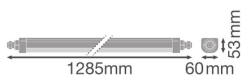

Specifications Multipack 4x Ledvance LED Waterproof Batten 33W 3960lm - 865 Daylight | 120cm

[View Product](#)

General Information

SKU	257373
EAN	8719157069175
Brand	Ledvance
Manufacturer Name	Multipack 4x DP COMP TH 1200 V 33W 865 IP66 PS LEDV
Any Lamp all-in warranty	5 Years
Average Lifetime (h)	75000

Technical Information

Technology	LED Integrated
Voltage (V)	220-240
Dimmable	Not Dimmable
Colour of Light	White
Colour Code	865 Daylight
Colour temperature (Kelvin)	6500 Daylight
Colour Rendering (Ra)	80-89
Light colour options	Single Color
Luminous Efficacy (lm/W)	123
Power factor	>0.90
Including bulb	Yes
Length	120cm

Product Type Category

LED Waterproof Batten

Fixture Information

Mounting Method	Surface
Fixture Connection	Connection unit 3-pole
Optical Cover	PC (Polycarbonate)
IP-rating	IP66
Impact Protection (IK)	IK08 - 5 joules
Operating Temperature	-20 to +45
Housing	PC (Polycarbonate)
Colour of the Fixture	White
Emergency Lighting	No Emergency Unit
Series	Compact

Dimensions

Length (mm)	1285
Width (mm)	60
Height (mm)	53

Sensor Information

Type of sensor No Sensor

Why Any-lamp?

 Order from the **largest lighting specialist** in Europe  **Customised** quotation

 Up to **7 years warranty**  **Easy** return process