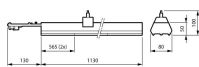

Specifications Philips LED Trunking Coreline LL212X 34W
5300lm 84D - 840 Cool White | 1130mm - 7-pole - Dali
Dimmable