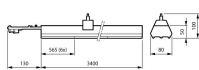

Specifications Philips LED Trunking Coreline LL234X 158W
24000lm 84D - 840 Cool White | 3400mm - 7-pole - Dali
Dimmable