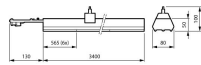

Specifications Philips LED Trunking Coreline LL234X 55W
9000lm 84D - 840 Cool White | 3400mm - 7-pole - Dali
Dimmable